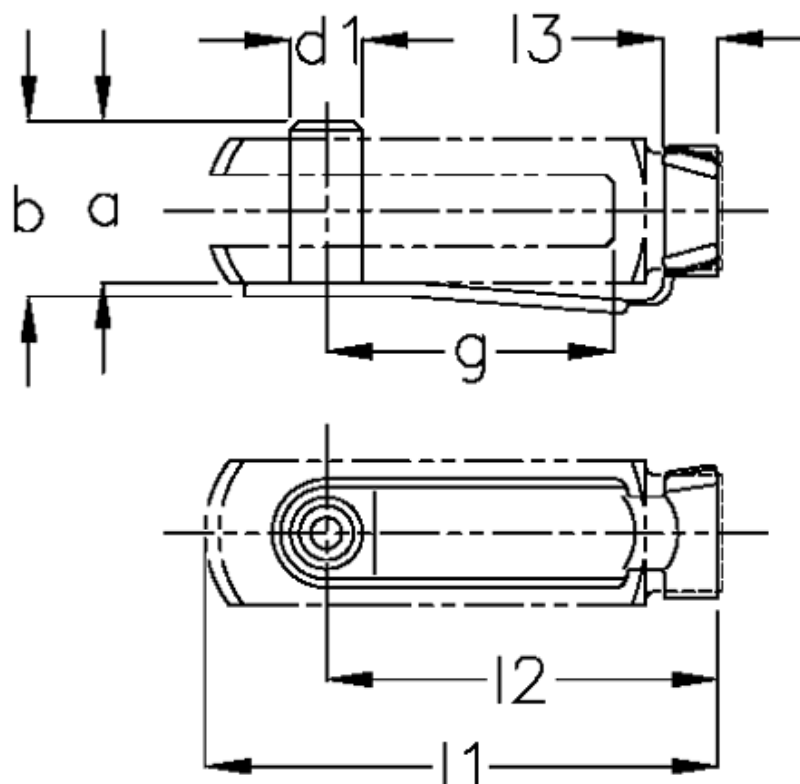

Article number: 140542040

Description: KLEE Fork pin with snap-on spring FKB 20x40

Measures

a	= 45
b	= 50.0
d1 h11	= 20
g	= 40
l1	= 87.5
l2	= 71.5
l3	= 16.0
Size	= 20 x 40

Threaded fork piece = M20
Weight 100 pcs. = 13.000